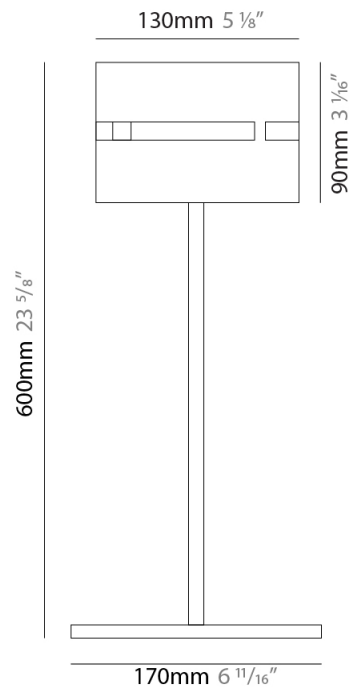

LUZ OCULTA METAL PORTABLE

D54026-

base number   Finish
Options

1. To build a product code in our configurator select the specify button on the base model # product page
2. To build a manual product code on this datasheet choose from the options listed below in blue font and add the suffix to the base model #

GENERAL

Series: Luz Oculta
Subseries: Luz Oculta Metal
Partner: Fambuena
Division: Design
Installation: Portable
Product Type: Table
Mounting Location: Table
Light Distribution: Direct / Indirect

PHYSICAL

Shape: Cylinder
Diameter (mm): 120
Diameter (in): 4 ³/₄
Height (mm): 500
Height (in): 19 ¹¹/₁₆
Fixture Finish: [BRA](#) / [BRZ](#) / [ABR](#)
Fixture Material: Metal
Upon Request: Bolt Down

ELECTRICAL

Number of Lamps: 1
Lamp Type: LED Retrofit
Lamp Shape: T4
Bulb Included: Bulb Not Included
Max. Wattage Per Lamp (W): 5
Lamp Base: G9
Input Voltage (V): 120

LED

OPTICAL

RATINGS AND CERTIFICATIONS

Certified By: Certified for North American Standards
IP rating: IP20

PROJECT _____
TYPE _____
SPECIFIER _____
QUANTITY _____
DATE _____