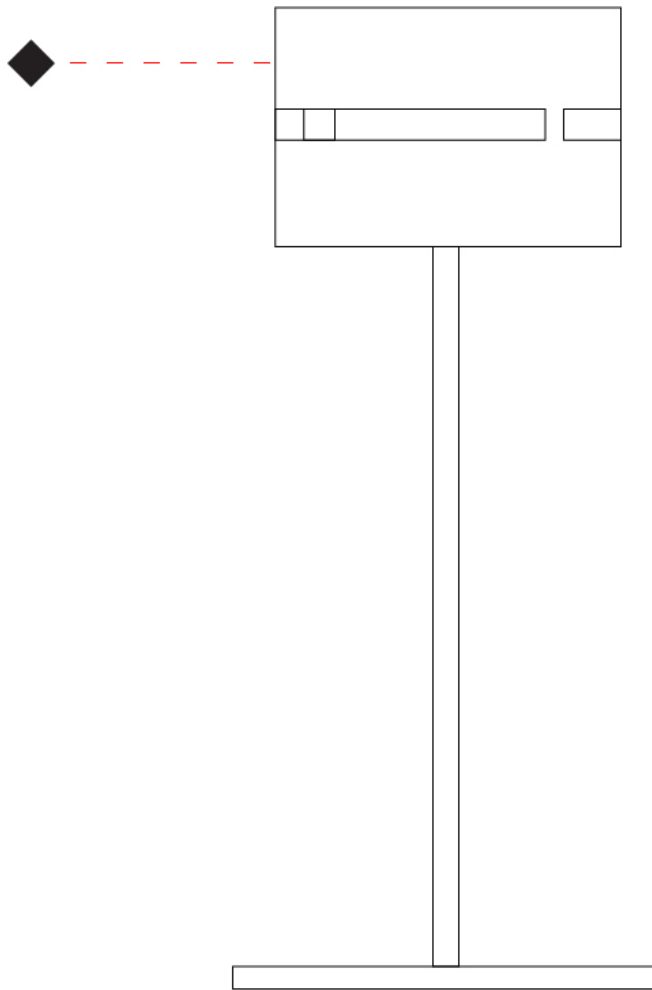

LUZ OCULTA METAL PORTABLE

D54026-

PROJECT

TYPE

SPECIFIER

QUANTITY

DATE

D