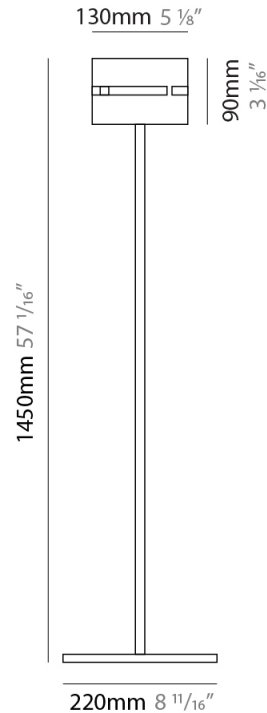

LUZ OCULTA METAL PORTABLE

D54023-

base number   Finish
Options

1. To build a product code in our configurator select the specify button on the base model # product page
2. To build a manual product code on this datasheet choose from the options listed below in blue font and add the suffix to the base model #

GENERAL

Series: Luz Oculta
Subseries: Luz Oculta Metal
Partner: Fambuena
Division: Design
Installation: Portable
Product Type: Floor
Mounting Location: Floor
Light Distribution: Direct / Indirect

PHYSICAL

Shape: Cylinder
Diameter (mm): 130
Diameter (in): 5 1/8"
Height (mm): 1450
Height (in): 57 1/16"
Fixture Finish: [BRA](#) / [BRZ](#) / [ABR](#)
Fixture Material: Metal
Upon Request: Bolt Down

ELECTRICAL

Number of Lamps: 1
Lamp Type: LED Retrofit
Lamp Shape: T4
Bulb Included: Bulb Not Included
Max. Wattage Per Lamp (W): 5
Lamp Base: G9
Input Voltage (V): 120

LED

OPTICAL

RATINGS AND CERTIFICATIONS

Certified By: Certified for North American Standards
IP rating: IP20

PROJECT	_____
TYPE	_____
SPECIFIER	_____
QUANTITY	_____
DATE	_____